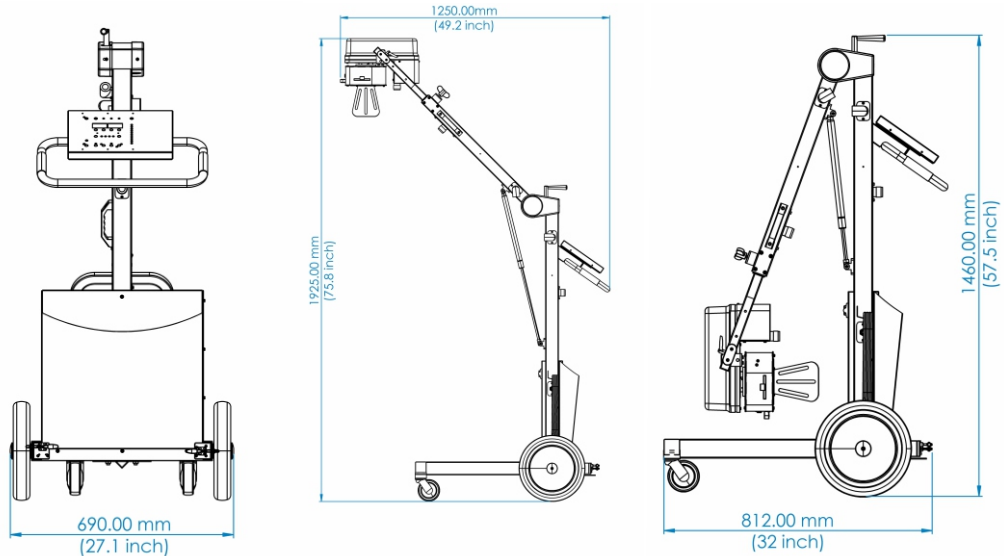

Model	ALERIO Smart 4200
Generator Type	High Frequency DC Output
Output kV	40kV-120kV in steps of 1kV
Output mA	100mA maximum
Output Power	4.2 kW (100kV, 42mA)
mAs Range	0.1-250mAs
Exposure Time	0.01s – 5.0s
Focal Spot	0.6mm / 1.8mm IEC
Leakage Radiation	< 1mGy in one hour / (<100mR/hr)
Collimator	Manual Collimator with LED bulb
Dimensions Footprint	850mm x 690mm (Floor Area)
Overall Weight	< 80kG
User Interface	Digital with APR and Exposure Switch
Mains Voltage Range	180VAC – 260VAC, 15A

ALERIO Smart 4200 is a compact yet powerful Mobile X-Ray Machine for general radiographic procedures. It uses advanced High Frequency DC Output x-ray generation technology. The overall size and weight of the equipment is low, making it ideal for applications with space constraints. The DC output enables good x-ray imaging at lower exposure settings. The equipment can be powered from a standard power outlet. It has an in-built voltage stabiliser to counter mains voltage variations. The equipment has a selectable second focus for finer low dose imaging. **ALERIO** Smart is designed and Made in India by an ISO 13485 certified company. It comes with warranty and support. The unit is BIS and AERB regulatory certified.

Typical Usage Environment

- Clinics, Laboratories & Hospitals
- ER & Patient Bedside X-Ray
- Remote Locations & Home Visits
- Secondary to Fixed X-Ray

40kV-120kV, 100mA
250mAs, 4.2kW
Dual Focus

FEATURES

- 100kHz HF DC Generator
- 100mA / 40-120kV / 4.2kW
- Dual Focus LF 1.8mm & SF 0.6mm
- Digital Command & Control
- Compact Size and Weight
- Programmable APR Feature
- In-Built Stabiliser